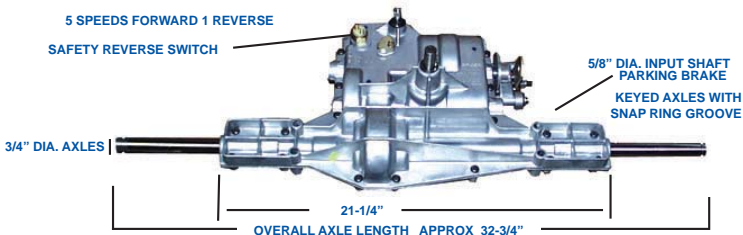

Order **4360-149**

SPICER 4360-149 REPLACES
JOHN DEERE P/N AM131576

FITS L100
JOHN DEERE RIDER