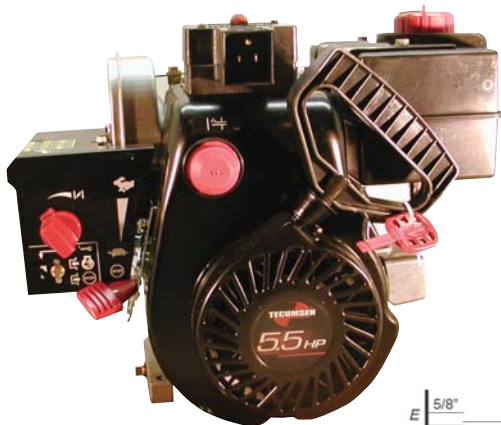

MODEL LH195SP-67514 5.5 HP

TECUMSEH

SNOW KING Series

HAS
110 VOLT
STARTER

E n g i n e	5/8"	2-1/4"
	1"	7/8"
	Dia	Dia
	2-13/16" #37842	